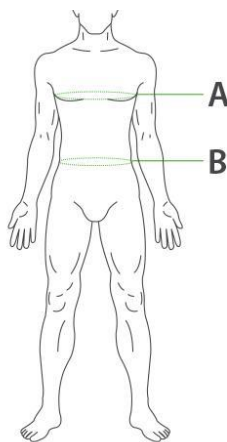

£12.00

Fleece Hoody (navy) with Swim, Bike, Run t club logo

£40.00

ELITE / PRO Fit styles provide form fitting performance through a streamlined 'next-to-skin' design and aerodynamic performance. If between sizes we recommend you size up

WOMEN'S CLOTHING SIZE

	(A) CHEST SIZE (IN)	(B) WAIST SIZE (IN)	(B) HIP SIZE (IN)
X SMALL	30 - 32	22- 24	31- 33
SMALL	32 - 34	25 - 27	34 - 35
MEDIUM	34 - 36	27 - 29	35 - 38
LARGE	36 - 38	30 - 32	39 - 41
X LARGE	39 - 41	33 - 35	42 - 44
2X LARGE	41 - 43	36 - 38	45 - 47
3X LARGE	43 - 45	38 - 40	47 - 50

MEN'S CLOTHING SIZE

	(A) CHEST SIZE (IN)	(B) WAIST SIZE (IN)	
X SMALL	33 - 35	26- 28	
SMALL	35 - 37	28 - 30	
MEDIUM	38 - 40	30 - 32	
LARGE	40 - 42	32 - 34	
X LARGE	42 - 44	34 - 36	
2X LARGE	44 - 46	36 - 38	
3X LARGE	46 - 48	38 - 40	
4X LARGE	48 - 50	40 - 42	