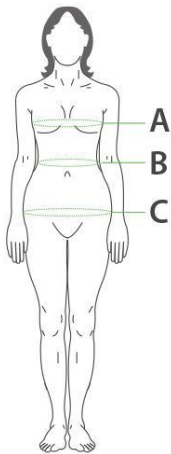

£12.00

Fleece Hoody (navy) with Swim, Bike, Run t club logo

£40.00

ELITE / PRO Fit styles provide form fitting performance through a streamlined 'next-to-skin' design and aerodynamic performance. If between sizes we recommend you size up

WOMEN'S CLOTHING SIZE

	(A) CHEST SIZE (IN)	(B) WAIST SIZE (IN)	(B) HIP SIZE (IN)
X SMALL	30 - 32	22- 24	31- 33
SMALL	32 - 34	25 - 27	34 - 35
MEDIUM	34 - 36	27 - 29	35 - 38
LARGE	36 - 38	30 - 32	39 - 41
X LARGE	39 - 41	33 - 35	42 - 44
2X LARGE	41 - 43	36 - 38	45 - 47
3X LARGE	43 - 45	38 - 40	47 - 50

MEN'S CLOTHING SIZE

	(A) CHEST SIZE (IN)	(B) WAIST SIZE (IN)	
X SMALL	33 - 35	26- 28	
SMALL	35 - 37	28 - 30	
MEDIUM	38 - 40	30 - 32	
LARGE	40 - 42	32 - 34	
X LARGE	42 - 44	34 - 36	
2X LARGE	44 - 46	36 - 38	
3X LARGE	46 - 48	38 - 40	
4X LARGE	48 - 50	40 - 42	